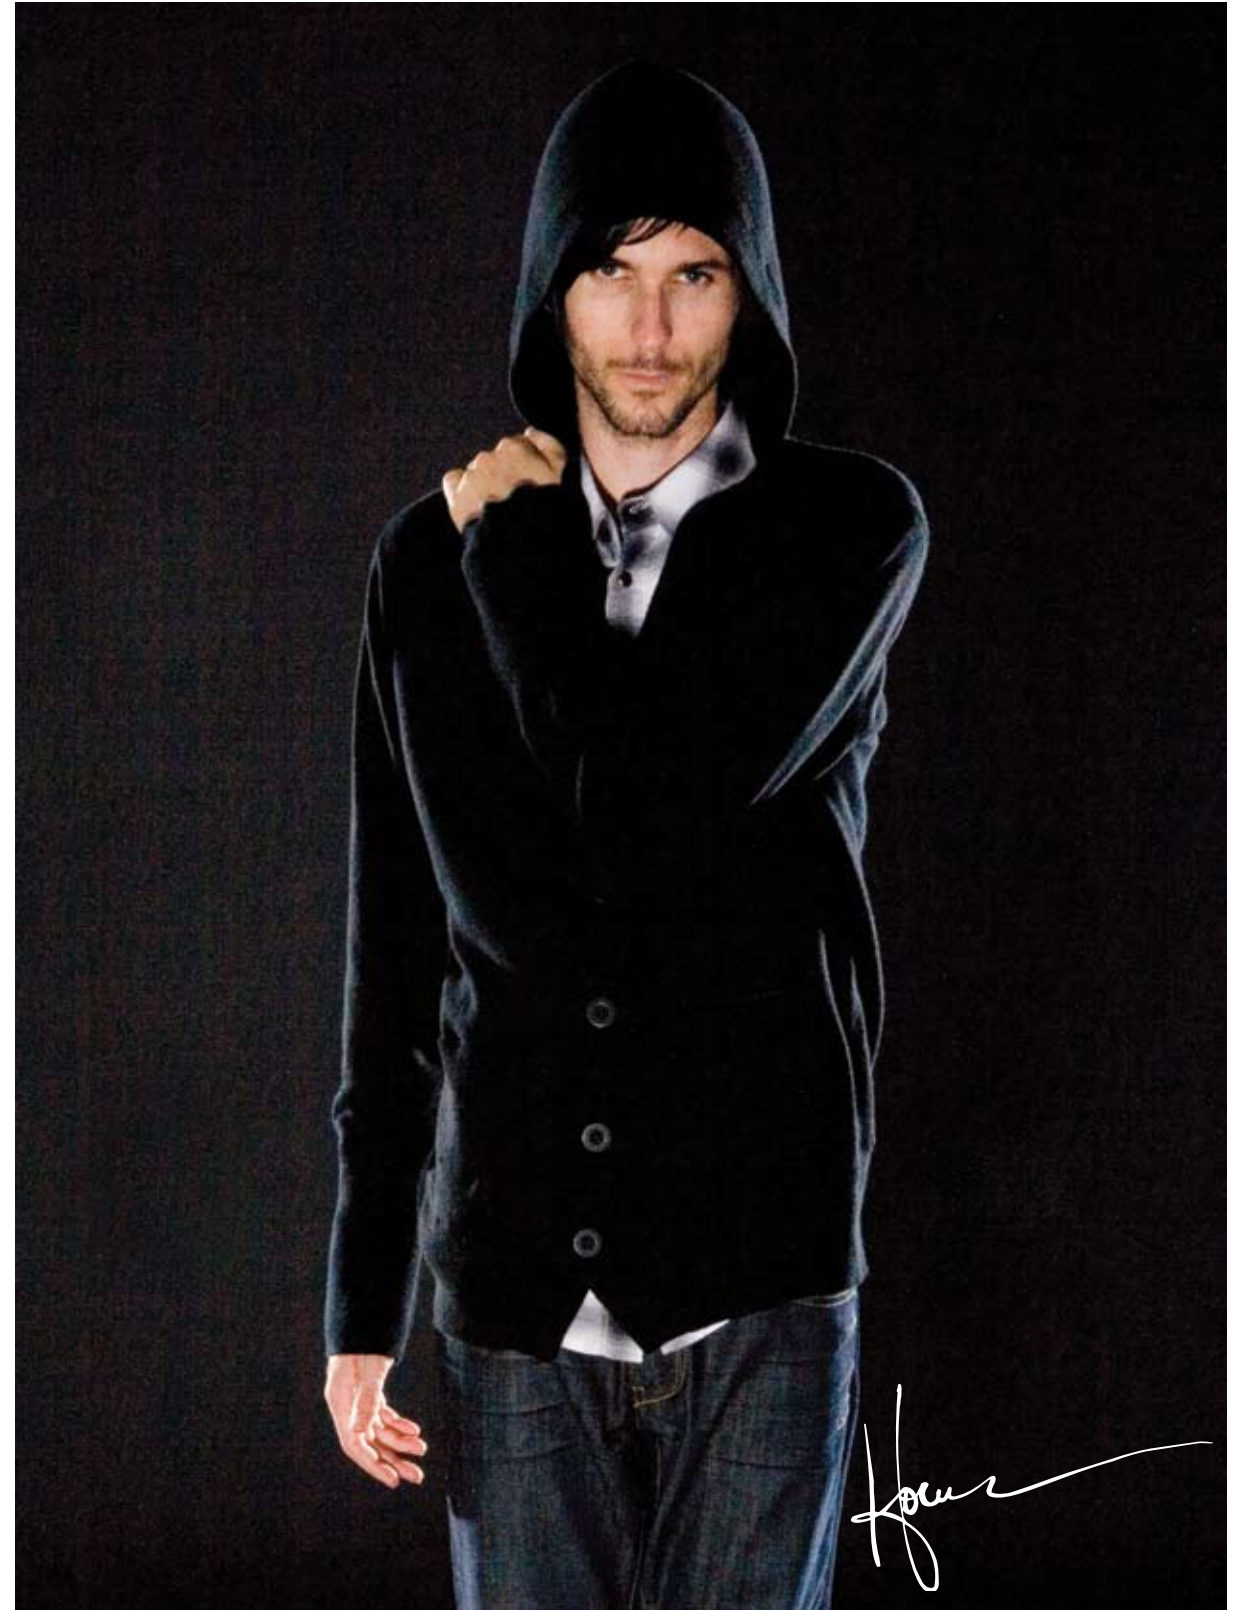

HAUSE OF HOWE