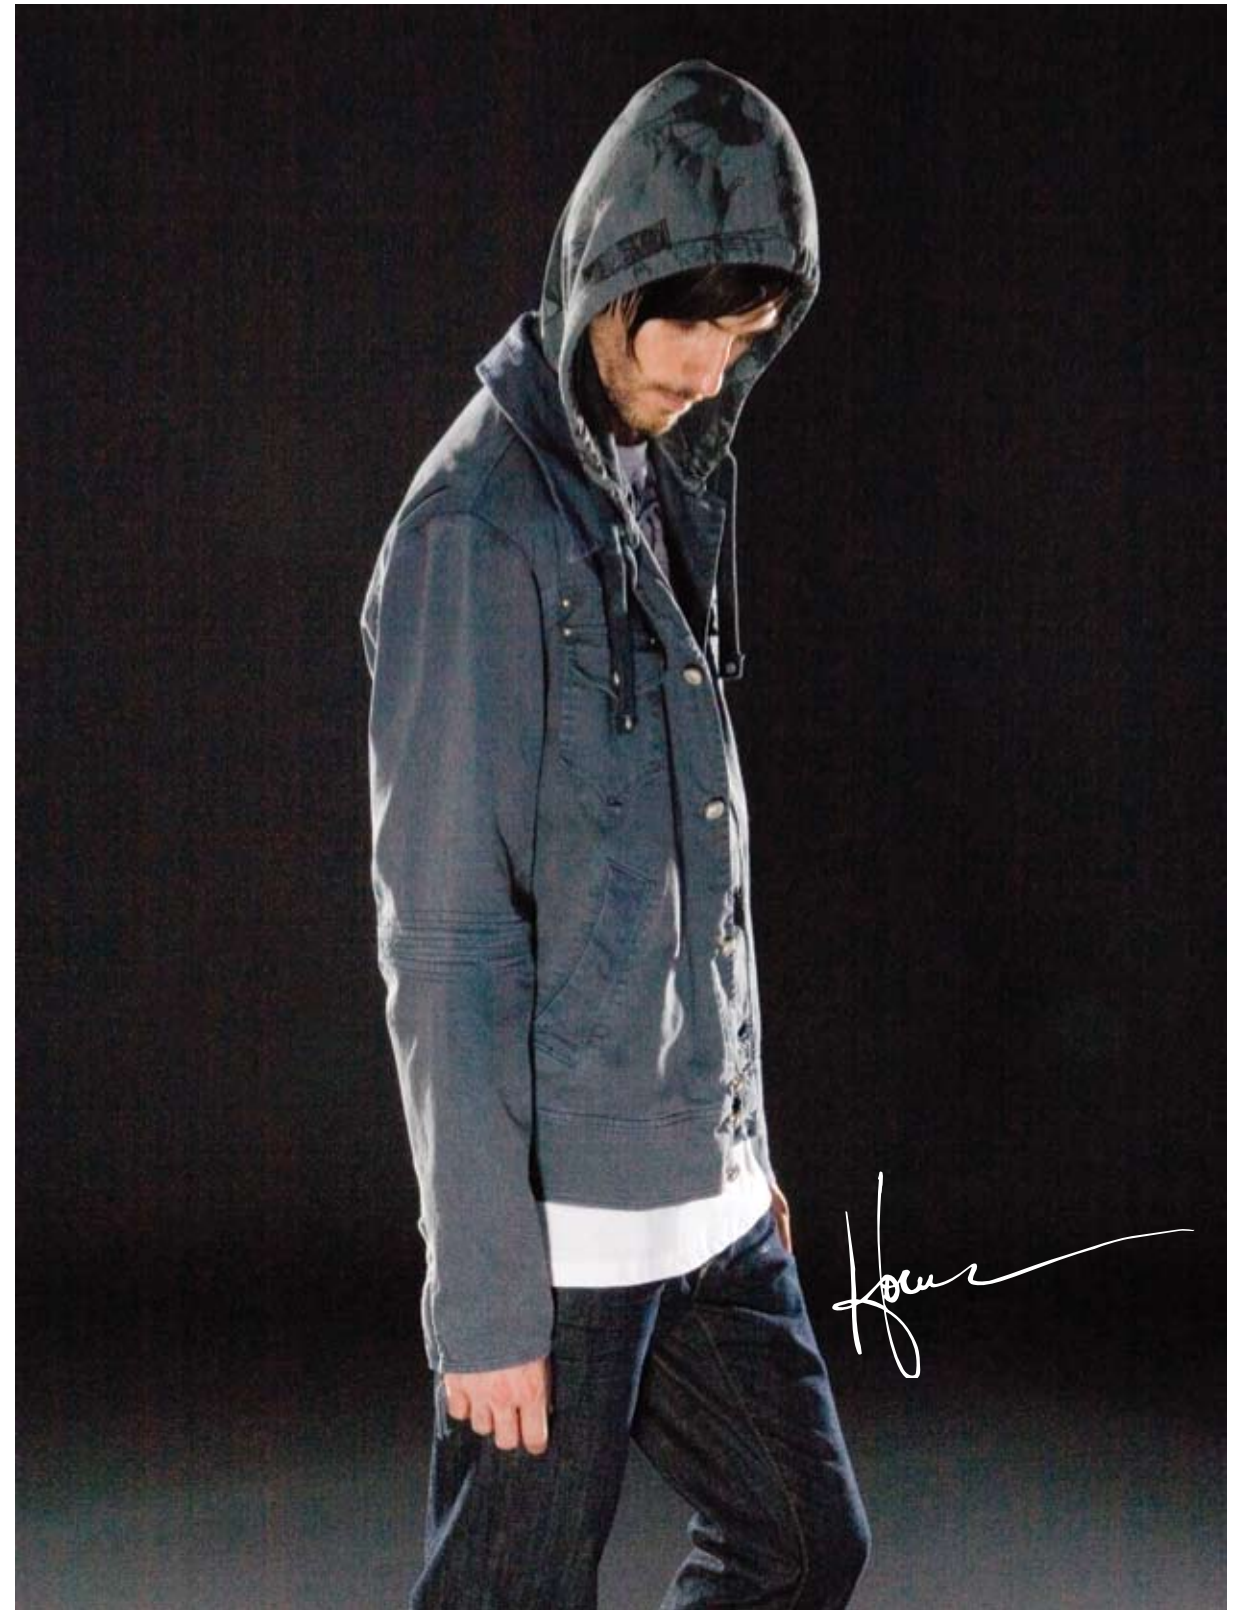

HAUSE OF HOWE